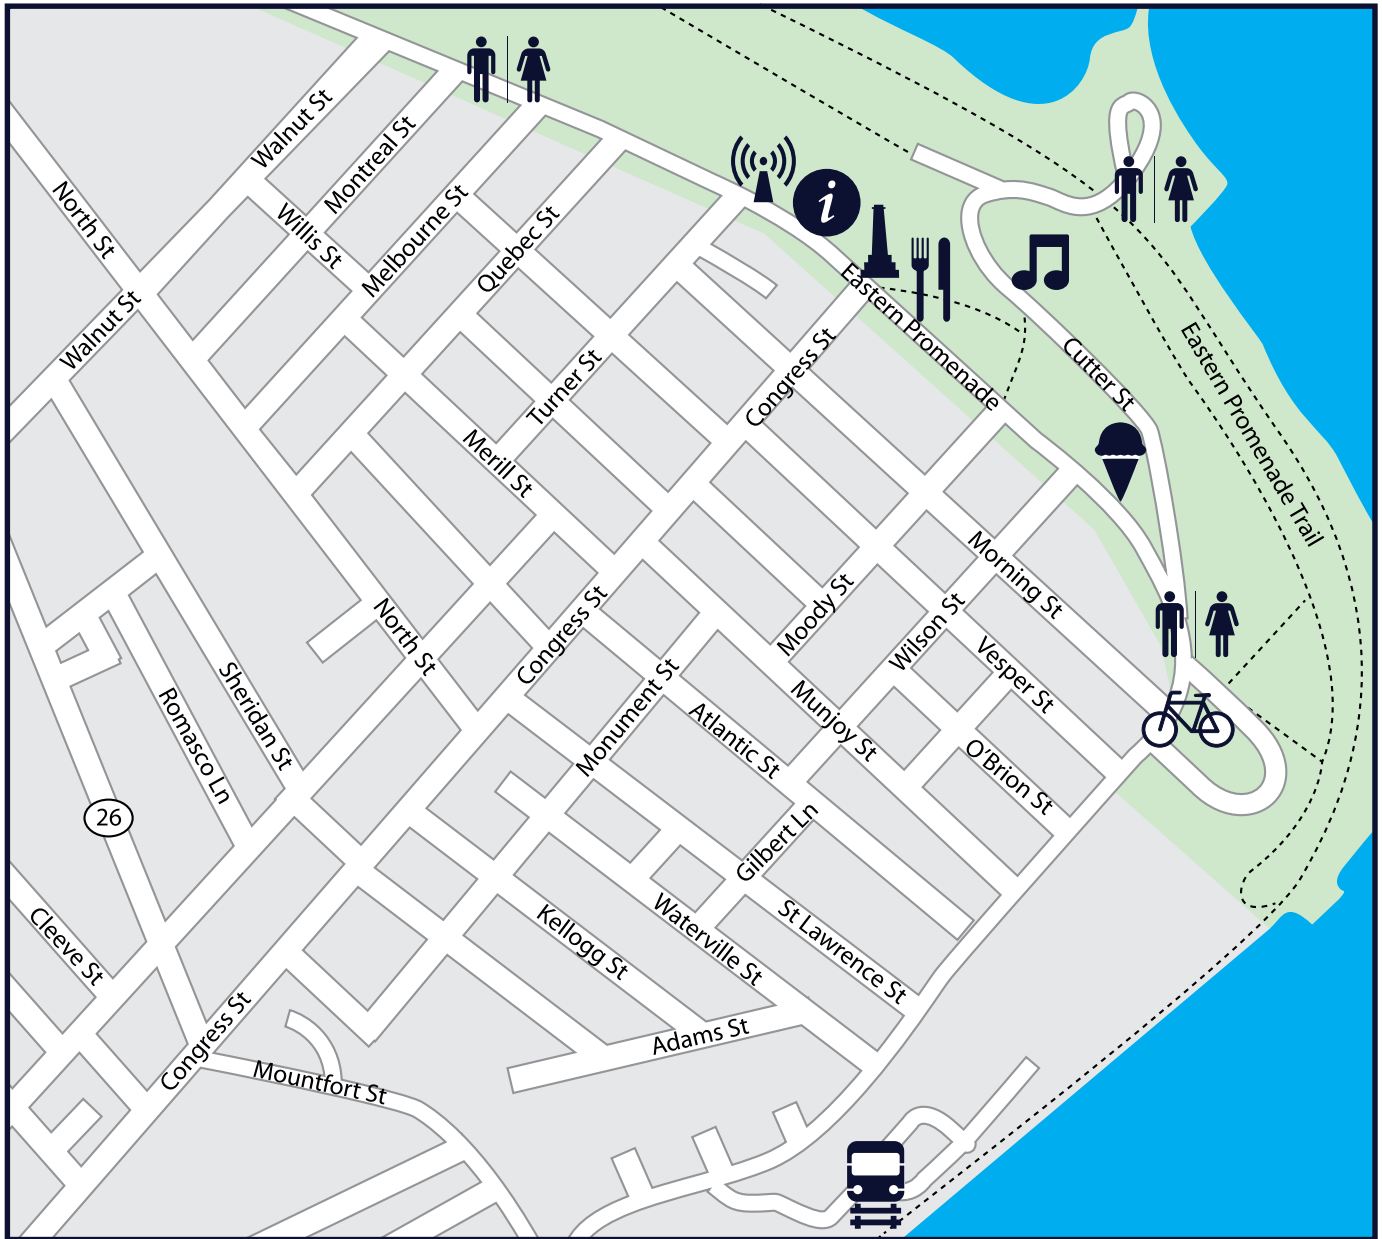

# JULY 4TH PORTLAND EVENT MAP

Cleaves and Tucker Monument

Vendors

Public Restrooms

Info Booth

Scoops For Vets

Bike Valet

94.9 WHOM

Concert Stage/VIP Area

Narrow Gauge Railroad

PRESENTED BY JULY 4TH PORTLAND

[WWW.JULY4THPORTLAND.ORG](http://WWW.JULY4THPORTLAND.ORG)